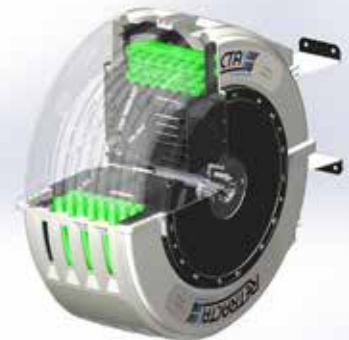

The Garden Horticulture reel is available in different reel case colours and come standard with the innovative Retracta hybrid polymer hose designed to prevent hose tangles and kinking.

Ideal for Domestic outdoor, garden and horticultural applications.

25
METRES
HOSE

DR425P-03 - 25m x 1/2" - Beige

DR425G-03 - 25m x 1/2" - Green

WEAR RESISTANT PRO-GLIDE™ MOUTH

IMPACT RESISTANT CASE

SPECIALLY RE-ENGINEERED WITH A NEWLY DEVELOPED GERMAN ENGINEERED SPRING

FEATURES & BENEFITS

25m Hose length for further reach, more coverage

Premium German Engineered Spring

High Quality Horticultural Hose

UV Stable, impact resistant case

Wear Resistant Pro-Glide™ mouth

Fully Serviceable

TECHNICAL SPECIFICATIONS

Hose Size:	1/2" x 25m
Hose Type:	Garden / Horticultural
Hose Material:	Retracta FLEX Hybrid Polymer
Inlet:	Hose and Tap Connector - 2m feeder hose
Outlet:	Hose Connector with Spray Gun
Pressure Rating:	150 psi
Max. Temperature:	60°C